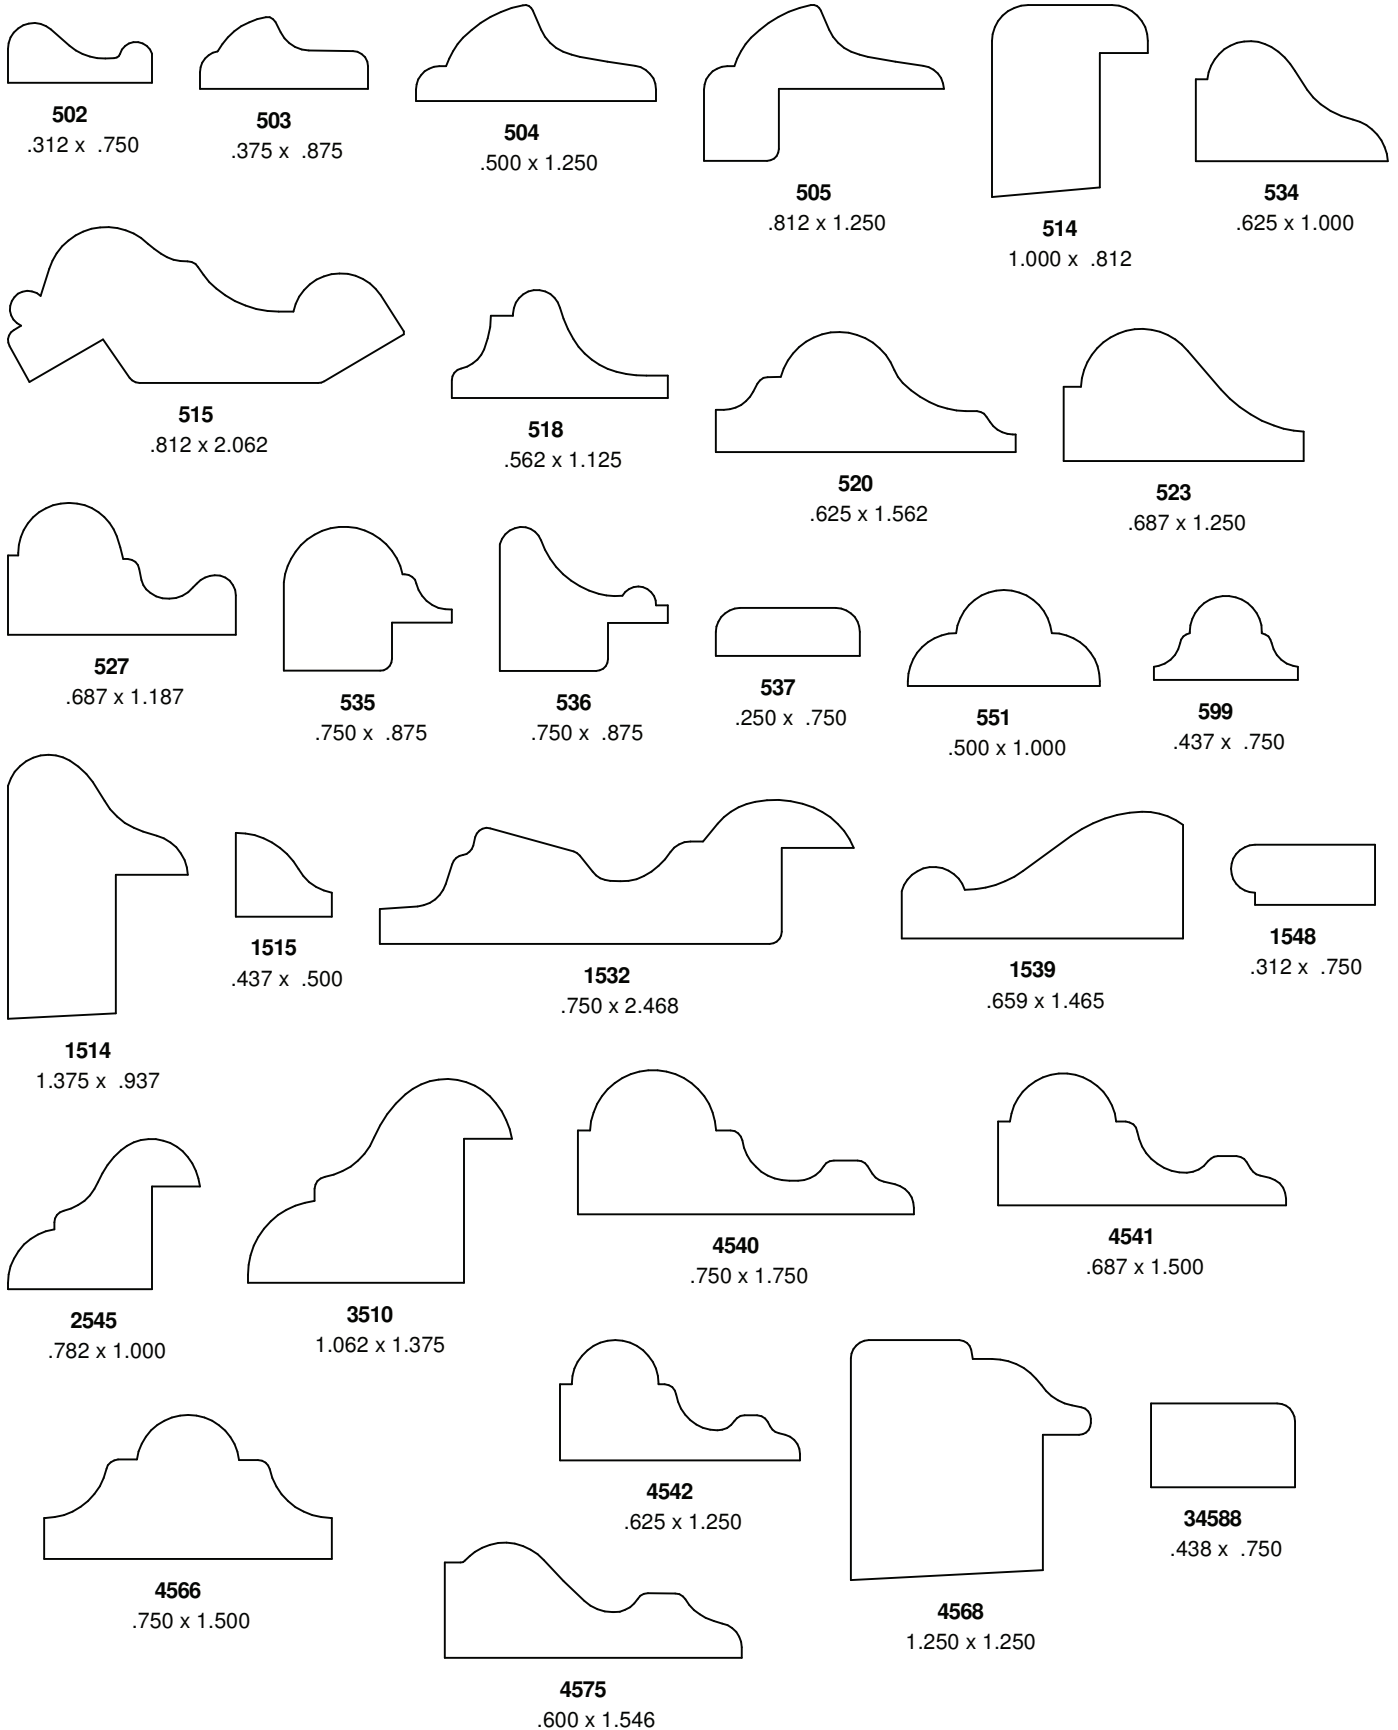

Panel Mold

STOCK PROFILE TABLE OF CONTENTS

PROFILE	SIZE	PROFILE	SPECIES
502	.312 x .750		Red Oak, Poplar, Cherry
503	.375 x .875		Red Oak, Poplar, Cherry
504	.500 x 1.250		Red Oak, Poplar
505	.812 x 1.250		Red Oak, Poplar
514	1.000 x .812		Red Oak, Poplar
515	.812 x 2.062		Poplar
518	.562 x 1.125		Red Oak, Poplar
KL 520	.625 x 1.562		Poplar
523	.687 x 1.250		Red Oak, Poplar, Cherry, Hard Maple, FJ Poplar Primed
527	.687 x 1.187		Poplar
534	.625 x 1.000		Red Oak, Poplar, Cherry, Hard Maple
535	.750 x .875		Red Oak, Poplar
536	.750 x .875		Red Oak, Poplar
537	.250 x .750		Red Oak, Poplar, Cherry, S.Maple PG
551	.500 x 1.000		Red Oak, Cherry, Cherry Char, Hickory, Qtr.Wh.Oak, S.Maple PG
599	.437 x .750		Poplar
1514	1.375 x .937		Red Oak, Poplar, FJ Poplar Primed
1515	.437 x .500		Red Oak, Poplar
1532	.750 x 2.468		Red Oak, Poplar
1539	.659 x 1.465		Red Oak, Poplar
1548	.312 x .750		Poplar, Soft Maple PG, White Oak
3510	1.062 x 1.375		Red Oak, Poplar
4540	.750 x 1.750		Poplar
4541	.687 x 1.500		Poplar
4542	.625 x 1.250		Poplar
4566	.750 x 1.500		Poplar
4568	1.250 x 1.250		Poplar
4569	1.500 x 1.375		Poplar
4570	1.500 x 1.062		Poplar
4571	1.500 x .875		Poplar
4574	.597 x 2.062		Poplar
4575	.600 x 1.546		Poplar
11520	.687 x 1.375		Poplar

STOCK PROFILES

Panel Mold

Panel Mold

STOCK PROFILES

4569
1.500 x 1.375

4570
1.500 x 1.062

4571
1.500 x .875

4574
.597 x 2.062

11520
.687 x 1.375